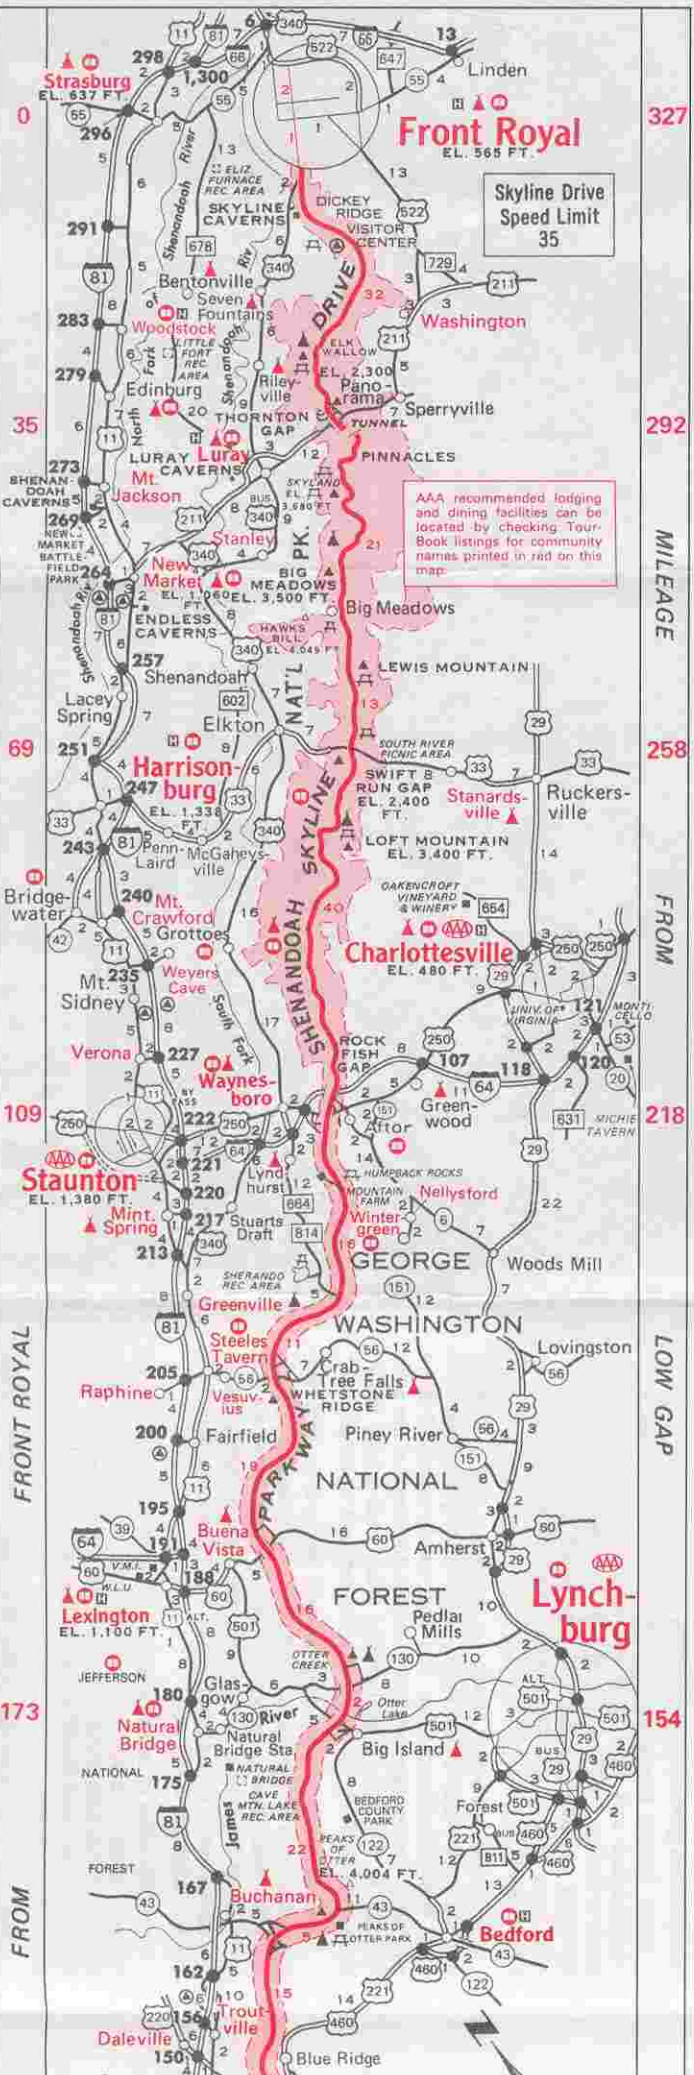

COPYRIGHT AAA, 2002 EDITION. PRINTED IN USA. ALL RIGHTS RESERVED. NO PART OF THIS PUBLICATION MAY BE REPRODUCED, STORED OR TRANSMITTED IN ANY FORM OR BY ANY MEANS WITHOUT WRITTEN PERMISSION OF THE PUBLISHER.

FRONT ROYAL

FROM

327

292

258

218

154

0

13

45

76

105

119

144

260

247

215

184

155

141

116

MILEAGE

FROM

CHEROKEE

FROM