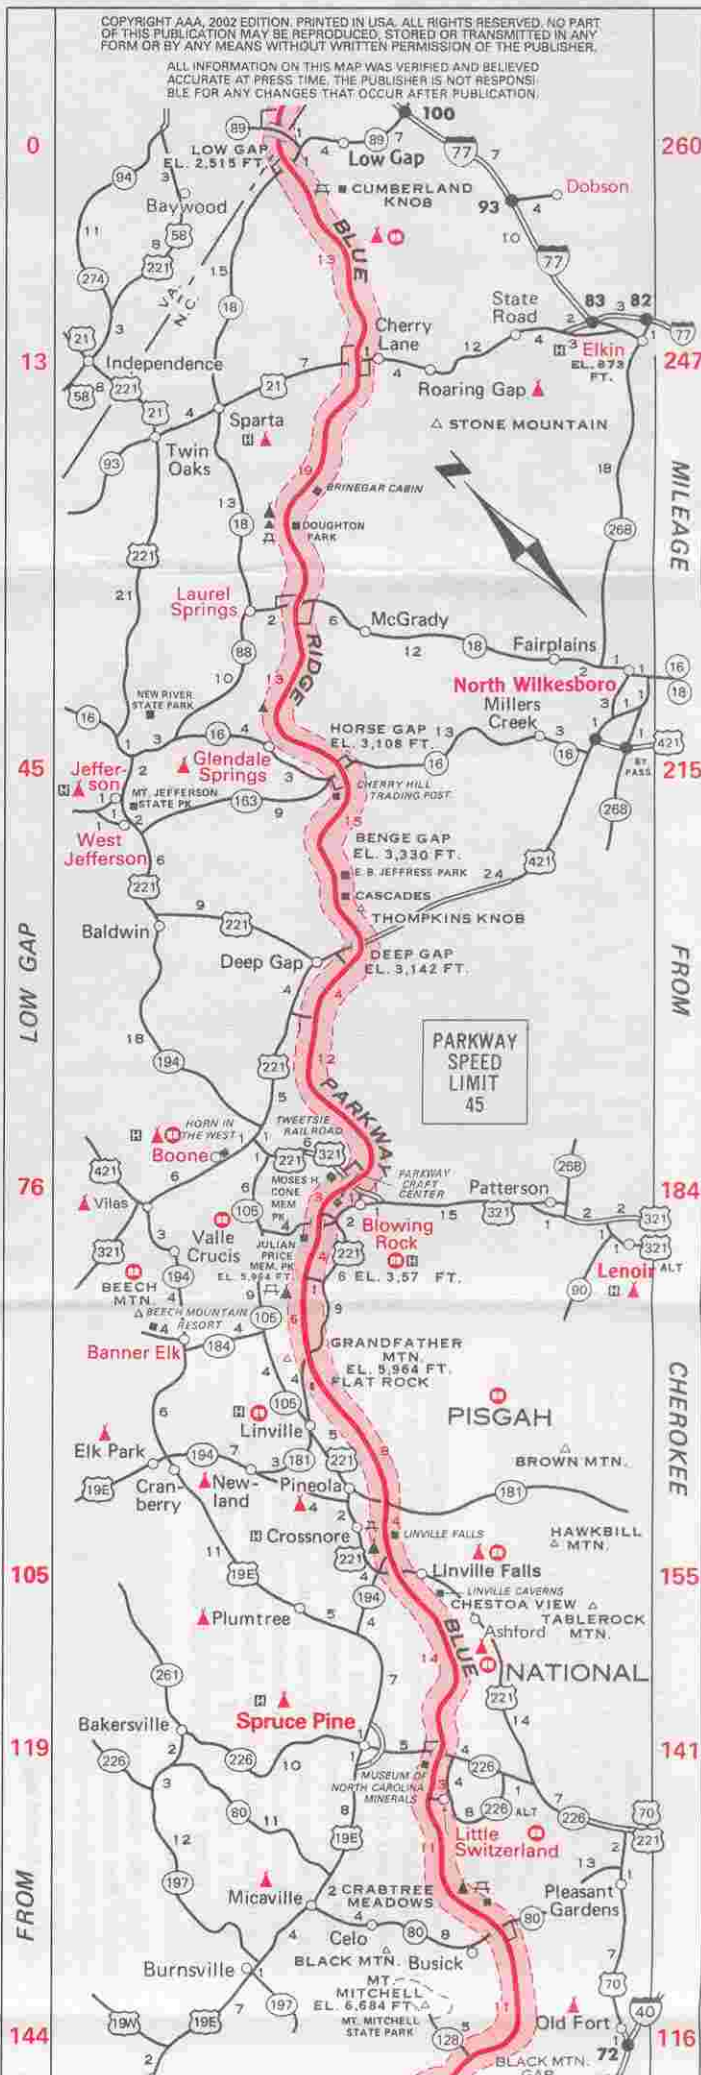

COPYRIGHT AAA, 2002 EDITION. PRINTED IN USA. ALL RIGHTS RESERVED. NO PART OF THIS PUBLICATION MAY BE REPRODUCED, STORED OR TRANSMITTED IN ANY FORM OR BY ANY MEANS WITHOUT WRITTEN PERMISSION OF THE PUBLISHER.

FRONT ROYAL

FROM

327

292

258

218

154

0

13

45

76

105

119

144

260

247

215

184

155

141

116

MILEAGE

FROM

CHEROKEE

FROM